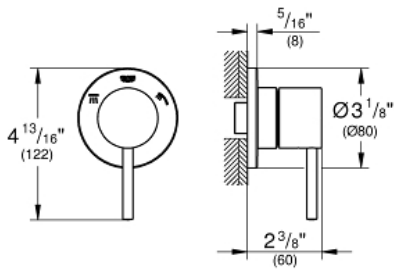

ATRIO
3-Way Diverter
MODEL # 29216EN1

Pure Freude
an Wasser

GROHE

Product Description:
ATRIO
3-Way Diverter

Standard Specification:

- GROHE StarLight finish
- Metal lever handle for 3 outlets: shower head/hand shower/tub spout
- For use with 3-way diverter rough-in valves (29 902) or (29 903)
- ADA Compliant

Applicable Codes & Standards:

- ASME A112.18.1/CSA B125.1
- ICC/ANSI A117.1

Color:

- 29216EN1 Brushed Nickel InfinityFinish